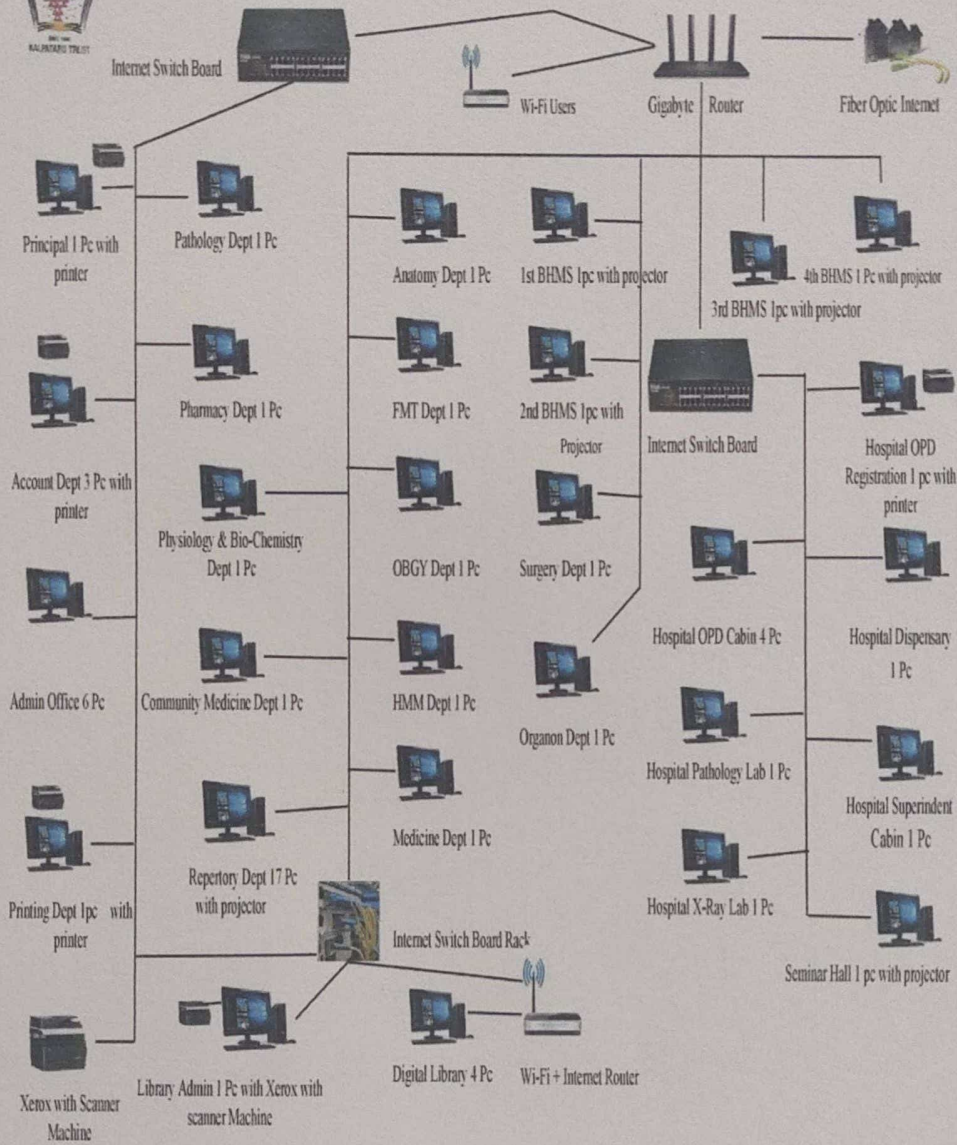

[LEARN MORE](#)

[TEST AGAIN](#)

[Feedback](#)

• Wi-Fi

E- GOVERNANCE ARCHITECTURE DIAGRAM

Dhanvantari Homoeopathic Medical College and Hospital & Research Centre, Nashik

[Signature]

PRINCIPAL
Dhanvantari Homoeopathic Medical College
and Hospital & Research Centre, Nashik